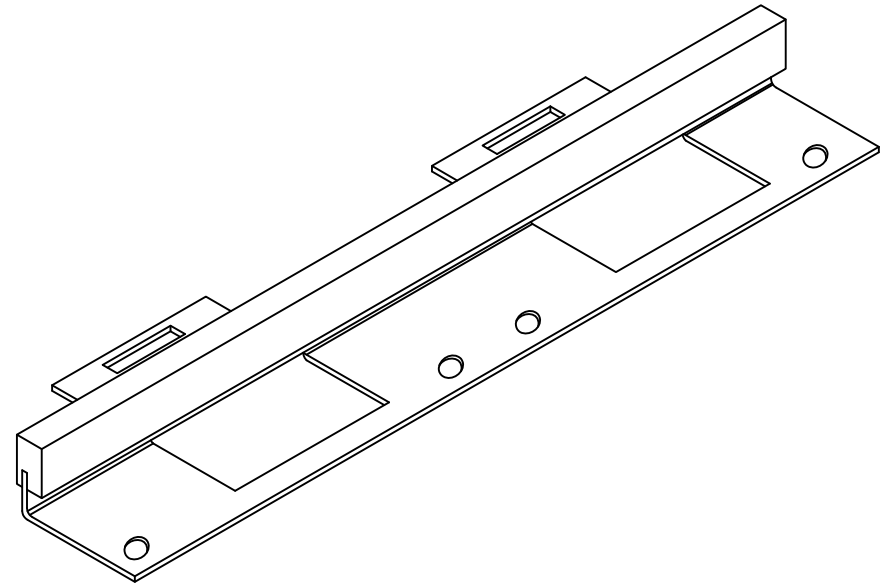

## Heavy Top K Angle

Strip Height	Strip Width			
	1/8	3/16	1/4	3/8
1/2	B,P,Z	B,P,Z	B,P,Z	B,Z
5/8	B,P,Z	B,P,Z	B,P,Z	B,Z

B= Brass

P= Plastic (Stock colors black, white - contact us for custom colors)

Z= Zinc

**MANHATTAN AMERICAN**

TERRAZZO STRIP COMPANY, INC.

TOLL FREE: 888-462-2813

[WWW.MANHATTANAMERICAN.COM](http://WWW.MANHATTANAMERICAN.COM)