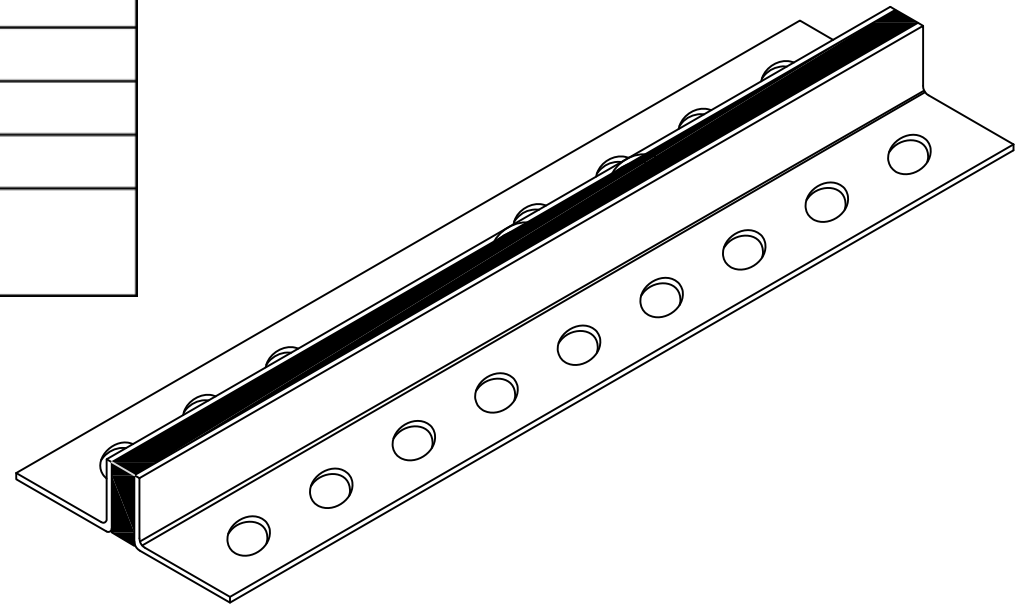

Expansion T

Strip Height	Material of L Angle sides
1/4"	16 Gauge Zinc or Brass
3/8"	16 Gauge Zinc or Brass
1/2"	16 Gauge Zinc or Brass
5/8"	16 Gauge Zinc or Brass
3/4"	16 Gauge Zinc or Brass
7/8"	16 Gauge Zinc
1"	16 Gauge Zinc

* Black and white neoprene filler available
in 1/8" and 1/4" widths

MANHATTAN AMERICAN

TERRAZZO STRIP COMPANY, INC.

TOLL FREE: 888-462-2813

WWW.MANHATTANAMERICAN.COM