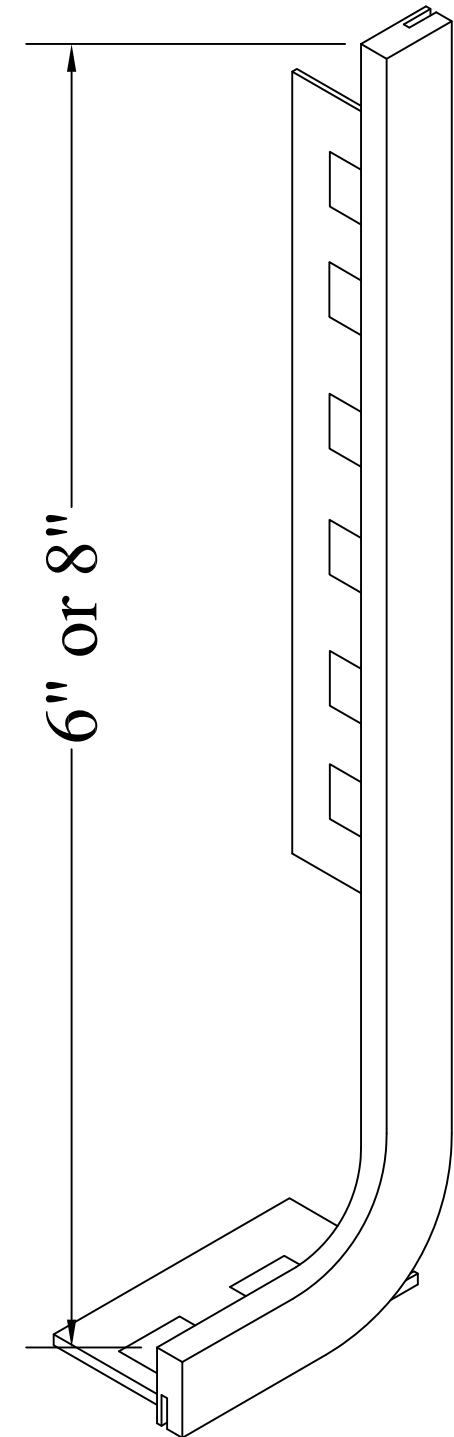

Cove Base Divider, Heavy Top with L Toe

Strip Height	Widths, Material		
6"	1/8" - Zinc, Brass	3/16" - Zinc, Brass	1/4" - Zinc, Brass
8"	1/8" - Zinc, Brass	3/16" - Zinc, Brass	1/4" - Zinc, Brass
<p>* Heavy Top Cove Base Dividers with an L-Toe are typically available with 3/4", 1", 1-1/4" & 1-1/2" Radii and are used in thinset epoxy terrazzo applications</p>			
<p>** Please specify the desired depth of the strip on the floor and wall when ordering</p>			