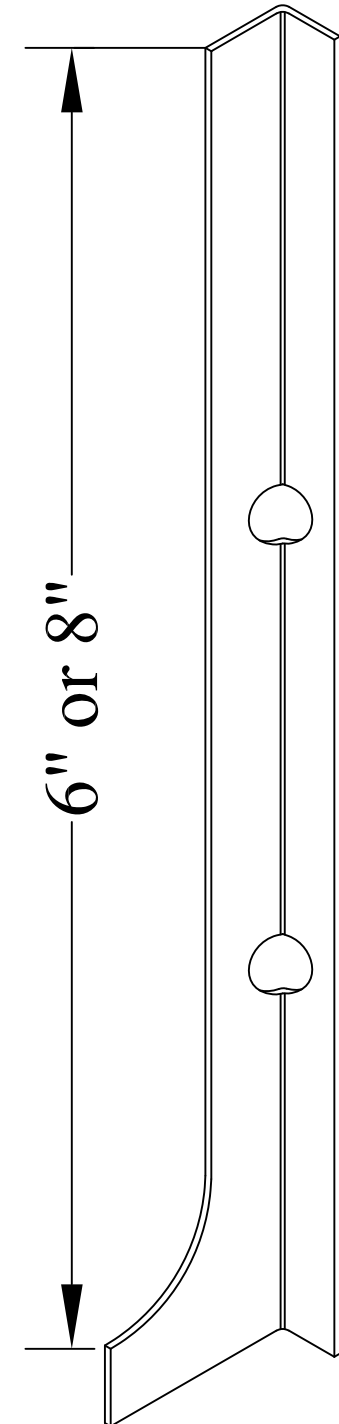

## Cove Base Divider, 16 Gauge with L Toe

Strip Height	Material		
6"	Zinc, Brass		
8"	Zinc, Brass		
<p>* 16 Gauge Cove Base Dividers with an L Toe are typically available with 3/4", 1", 1-1/4" &amp; 1-1/2" Radii and are used in thinset epoxy terrazzo applications</p>			
<p>** Please specify the desired depth of the strip on the floor and wall when ordering</p>			

**MANHATTAN AMERICAN**

TERRAZZO STRIP COMPANY, INC.

TOLL FREE: 888-462-2813

[WWW.MANHATTANAMERICAN.COM](http://WWW.MANHATTANAMERICAN.COM)